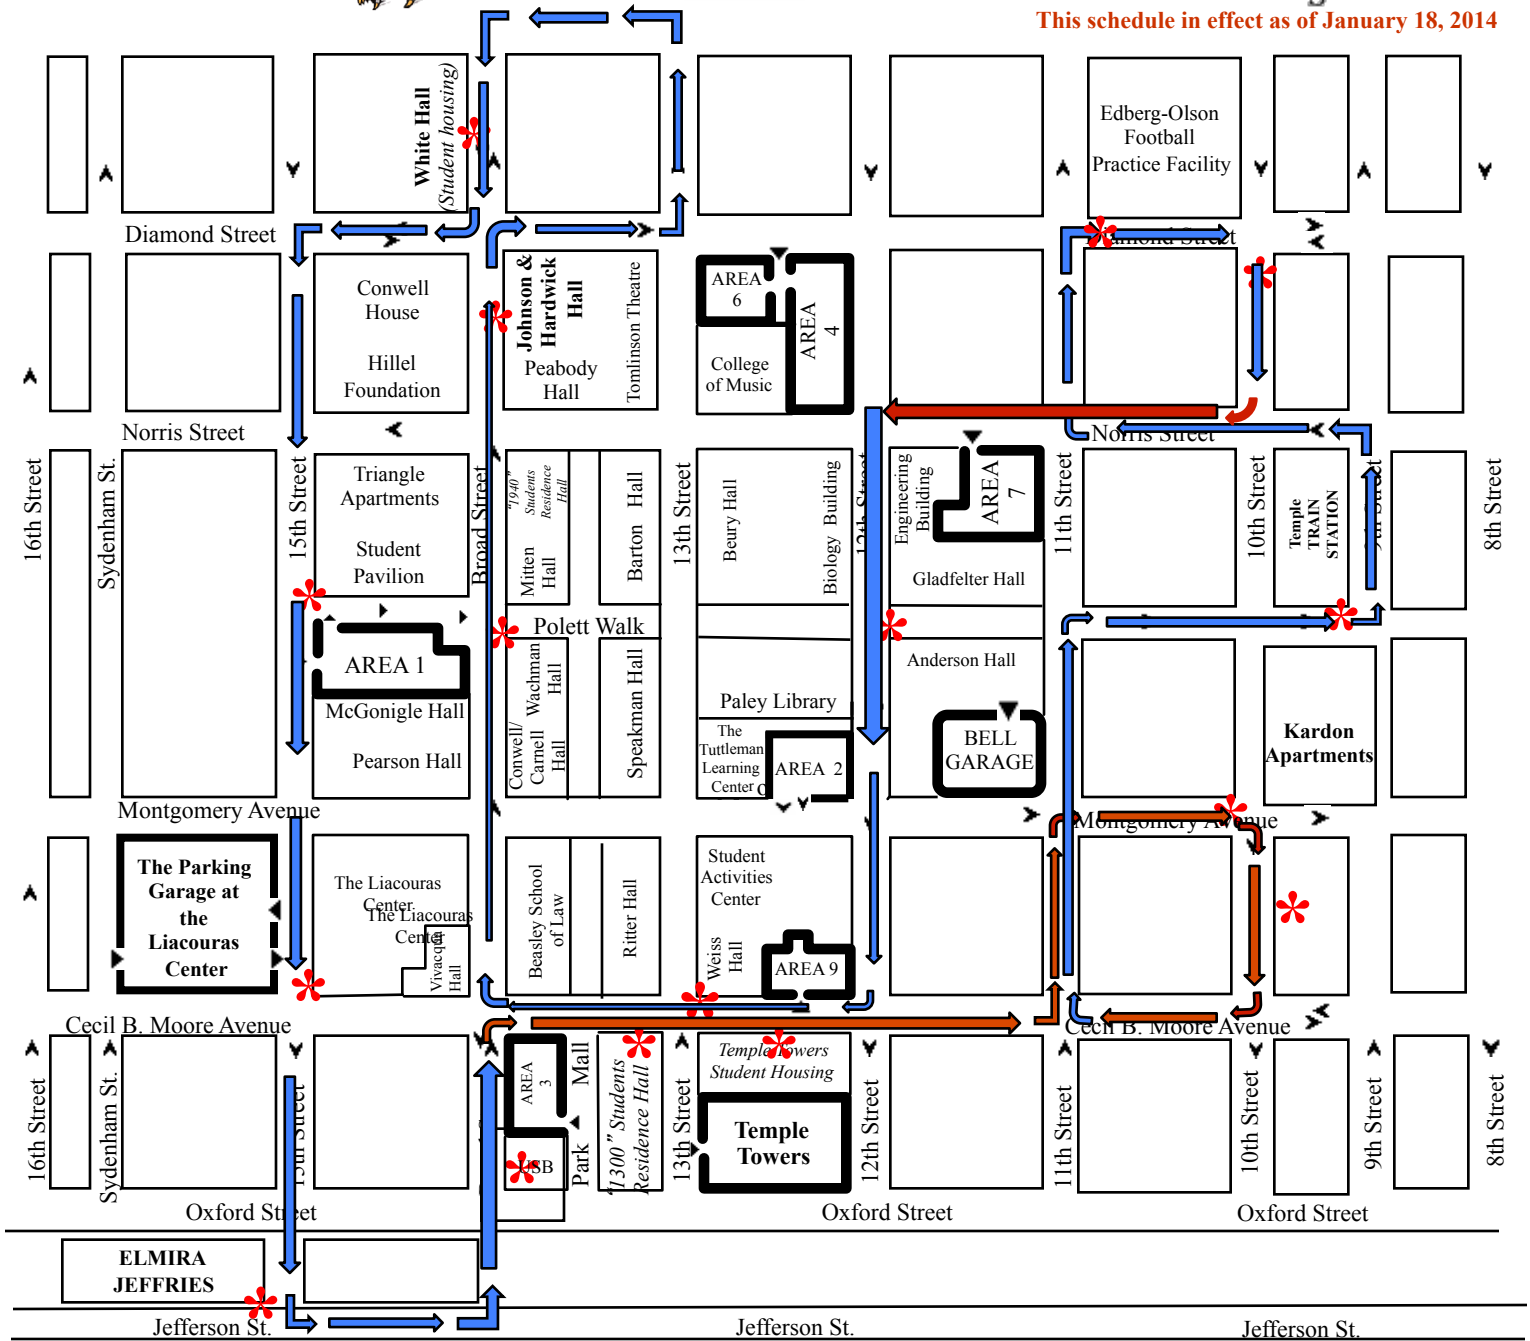

THE OW LOOP

This schedule in effect as of January 18, 2014

Shuttle bus stops are as follows:

- * On Broad Street at Polett Walk
- * On Broad Street, in front of Johnson/Hardwick Dining Hall
- * On Broad Street in front of White Hall
- * On 15th Street at Student Pavilion
- * On C. B. Moore & 15th Street (Liacouras/Recreation Center)
- * On 15th Street at Elmira Jeffries Residence
- * On Broad Street in front of Morgan Hall
- * On C. B. Moore & 13th Street ("1300" Dormitory)
- * On C. B. Moore between 12th & 13th St. (Temple Towers)
- * On Montgomery at 10th St. (Kardon Apt.)
- * On Berks Street at Temple Train Station
- * On Diamond street, at 11th Street (Edberg-Olson)
- * On 12th Street at Polett Walk (Transportation Hub)
- * On C. B. Moore & 13th Street (Weiss Hall)
- * On 10th Street at Diamond (Student Apartments)
- * On 10th Street South of Montgomery (University Village)

Indicates Bus Stop on Route Map.

Note: There are buses making continuous loops during the Hours of Operation during the fall/spring semester. Depending on traffic and other conditions, shuttles will be at their stops approximately every 25 minutes.

Hours of Operation:

Sunday through Saturday: 5:30P.M. - 6:00 A.M.