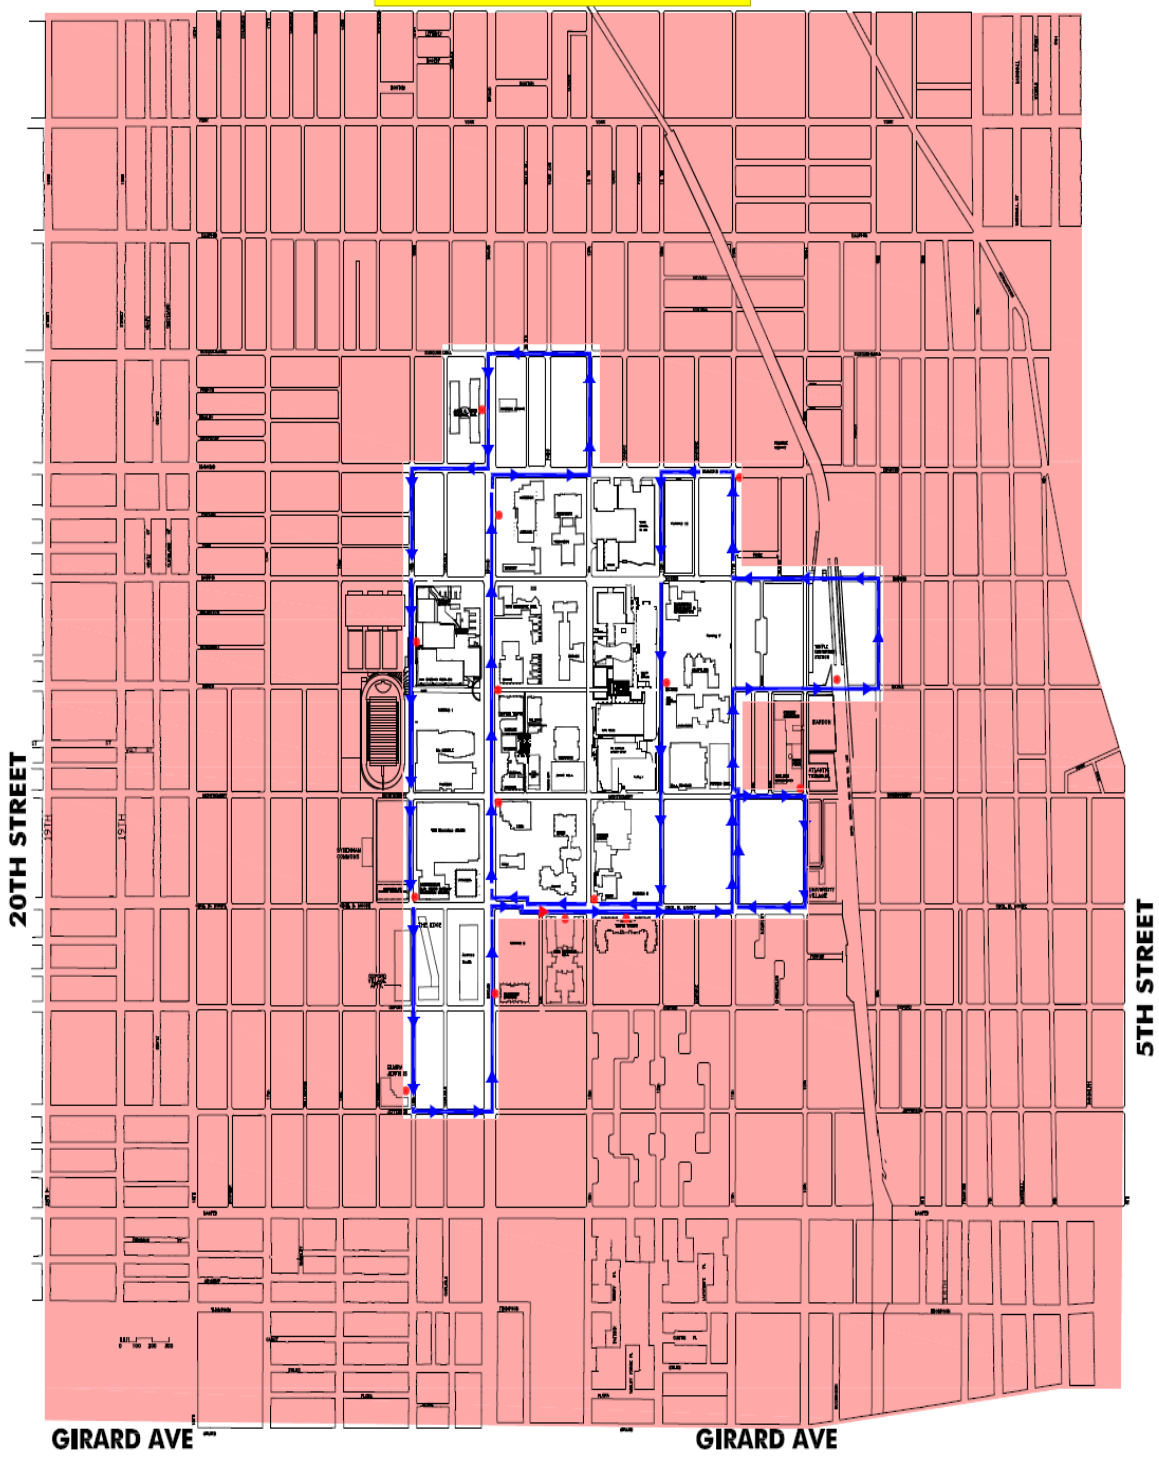

TUr Door & OWLoop Services Map

PINK SHADED AREA = TU R DOOR
WHITE SHADED AREA = OWL LOOP